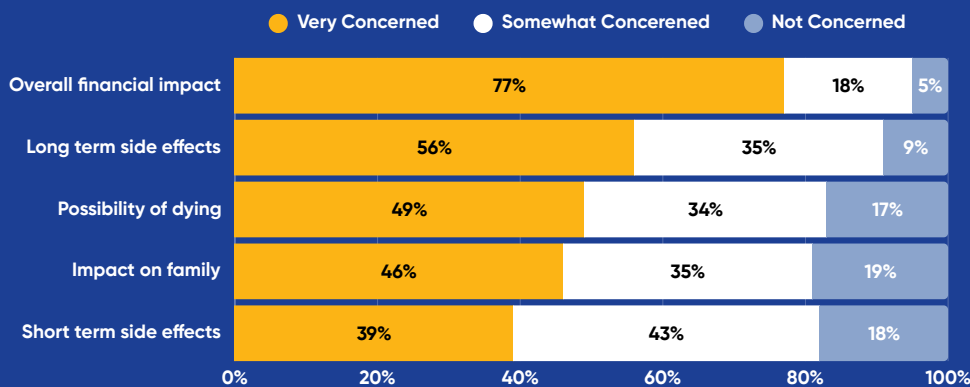

What Matters Most to Patients at Diagnosis

82%

Had financial difficulties because of healthcare costs.

77%

Ranked financial distress as their top worry - even over the possibility of dying.

INTEGRATE NEEDS NAVIGATION EVERYWHERE

NPAF is working to make Needs Navigation available to patients and caregivers in every care setting - hospitals, outpatient offices, skilled nursing facilities, community health centers and more.

Reforms in policy and practice must integrate Needs Navigation as a responsive hallmark of quality care.

When asked about Needs Navigation as a patient priority:

89%
Responded that Needs Navigation should be available for everyone.

95%
Said they valued Needs Navigation.

SHARE YOUR STORY

High costs of care hurt our families, friends, neighbors and colleagues. Join us in pressing for nationwide Needs Navigation as a top patient-driven priority. Use the QR code to share your story about how financial hardship hurts health.